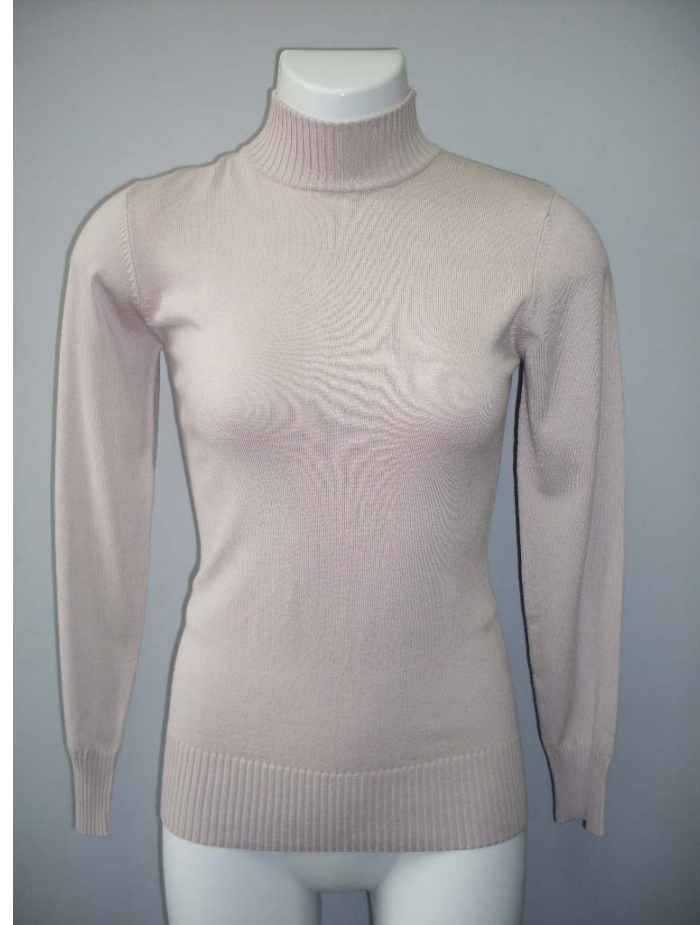

Crystal Fashions Inc

Z4-1271

Ladies Top 3/4 (Pp 1-2-2-2-1)

SZ: S - 2XL
55%Acrylic,45%Ctn

Black	Brown
Red	Tan

Crystal Fashions Inc

Z4-1273

Ladies Top Long Sleeves (Pp 1-2-2-2-1)

SZ: S - 2XL
80%Viscose,20%Nylon

Black	Dusty Pink
Offwhite	Red
Tan	

Crystal Fashions Inc

Z4-1276

Ladies Top Long Sleeves (Pp 1-2-2-2-1)

SZ: S - 2XL

80%Viscose,20%Nylon

Brown	Charcoal
Green	Offwhite
Orange	

Crystal Fashions Inc

Z4-1277

Ladies Top Long Sleeves (Pp 1-2-2-2-1)

SZ: S - 2XL

80%Viscose,20%Nylon

Aubergine	Black
Brown	Charcoal
Dusty Pink	Green
Offwhite	Orange
Red	Tan

Crystal Fashions Inc

Z4-1277X

Crystal Fashions Inc

Z4-1278

Ladies Top Long Sleeves (Pp 1-2-2-2-1)

SZ: S - 2XL
80%Viscose,20%Nylon

- | | |
|-------|----------|
| Black | Offwhite |
|-------|----------|

Crystal Fashions Inc

Z4-1280

Ladies Top No Sleeves (Pp 1-2-2-2-1)