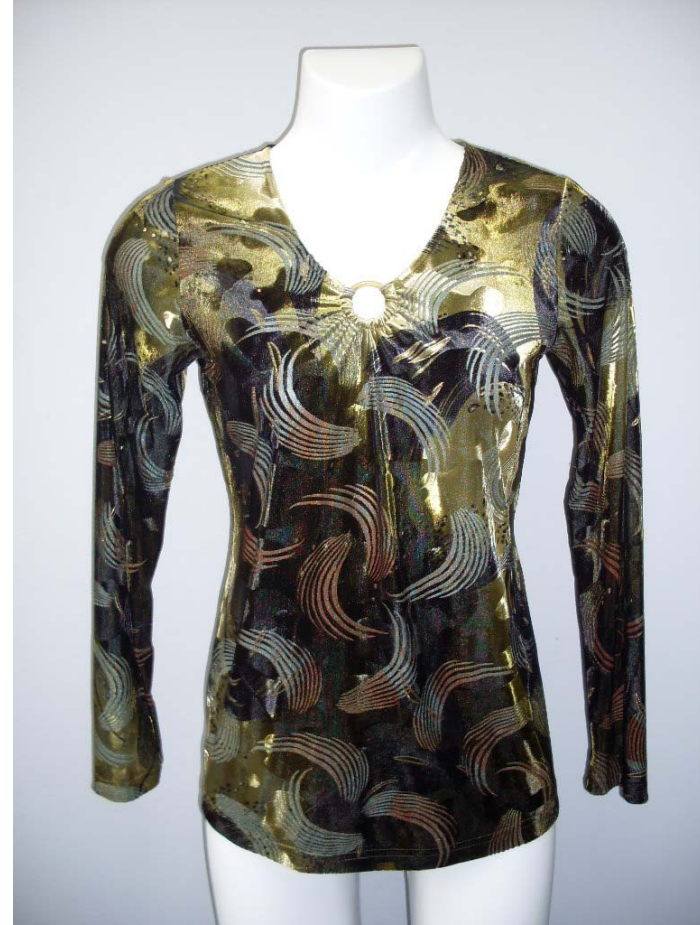

Crystal Fashions Inc

N4-7421
Ladies Top

SZ: S-3XL
100% Polyester

Black

Crystal Fashions Inc

N4-7429
Ladies Top

SZ: S-3XL
90% Poly, 10% Spandex

Grey

As Sample

Crystal Fashions Inc

N4-7434
Ladies Top

SZ: S-3XL
90% Poly,10% Spandex

Brown Charcoal
Offwhite Red

Crystal Fashions Inc

N4-7439
Ladies Top

SZ: S-3XL
75% Poly,20% Nylon,5% Spdx

Charcoal Khaki

Crystal Fashions Inc

N4-7468
Ladies Blazer

SZ: 6-20
65%Poly, 35%Ray,5%Spdx

Black Red