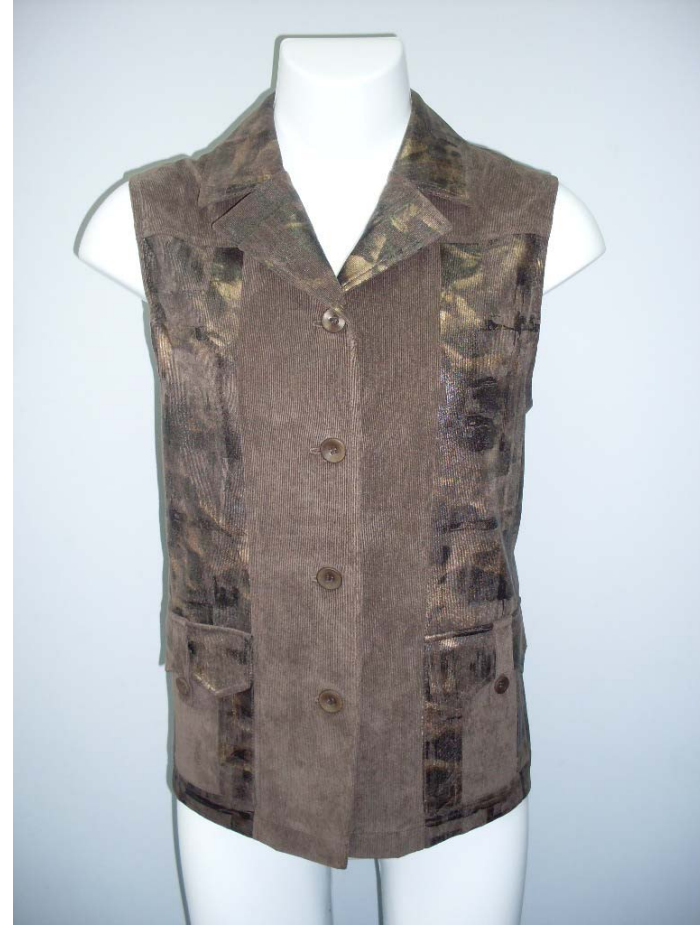

Crystal Fashions Inc

C4-7405
Ladies Blazer

SZ: 6-20
82%Poly,15%Nyl, 3%Spdx

Black Brown
Tan

Crystal Fashions Inc

C4-7406
Ladies Pant

SZ: 6-20
82%Poly,15%Nyl, 3%Spdx

Black Brown
Dk Brown Tan

Crystal Fashions Inc

C4-7407
Ladies Blazer

SZ: 6-20
82%Poly,15%Nyl, 3%Spdx

Black Brown
Tan

Crystal Fashions Inc

C4-7408
Ladies Vest

SZ: 6-20
82%Poly,15%Nyl, 3%Spdx

Black Brown
Tan

Crystal Fashions Inc

C4-7409
Ladies Skirt

SZ: 6-20
82%Poly,15%Nyl, 3%Spdx

Black Brown
Tan

Crystal Fashions Inc

C4-7410
Ladies Pant

SZ: 6-20
82%Poly,15%Nyl, 3%Spdx

Black Brown
Tan